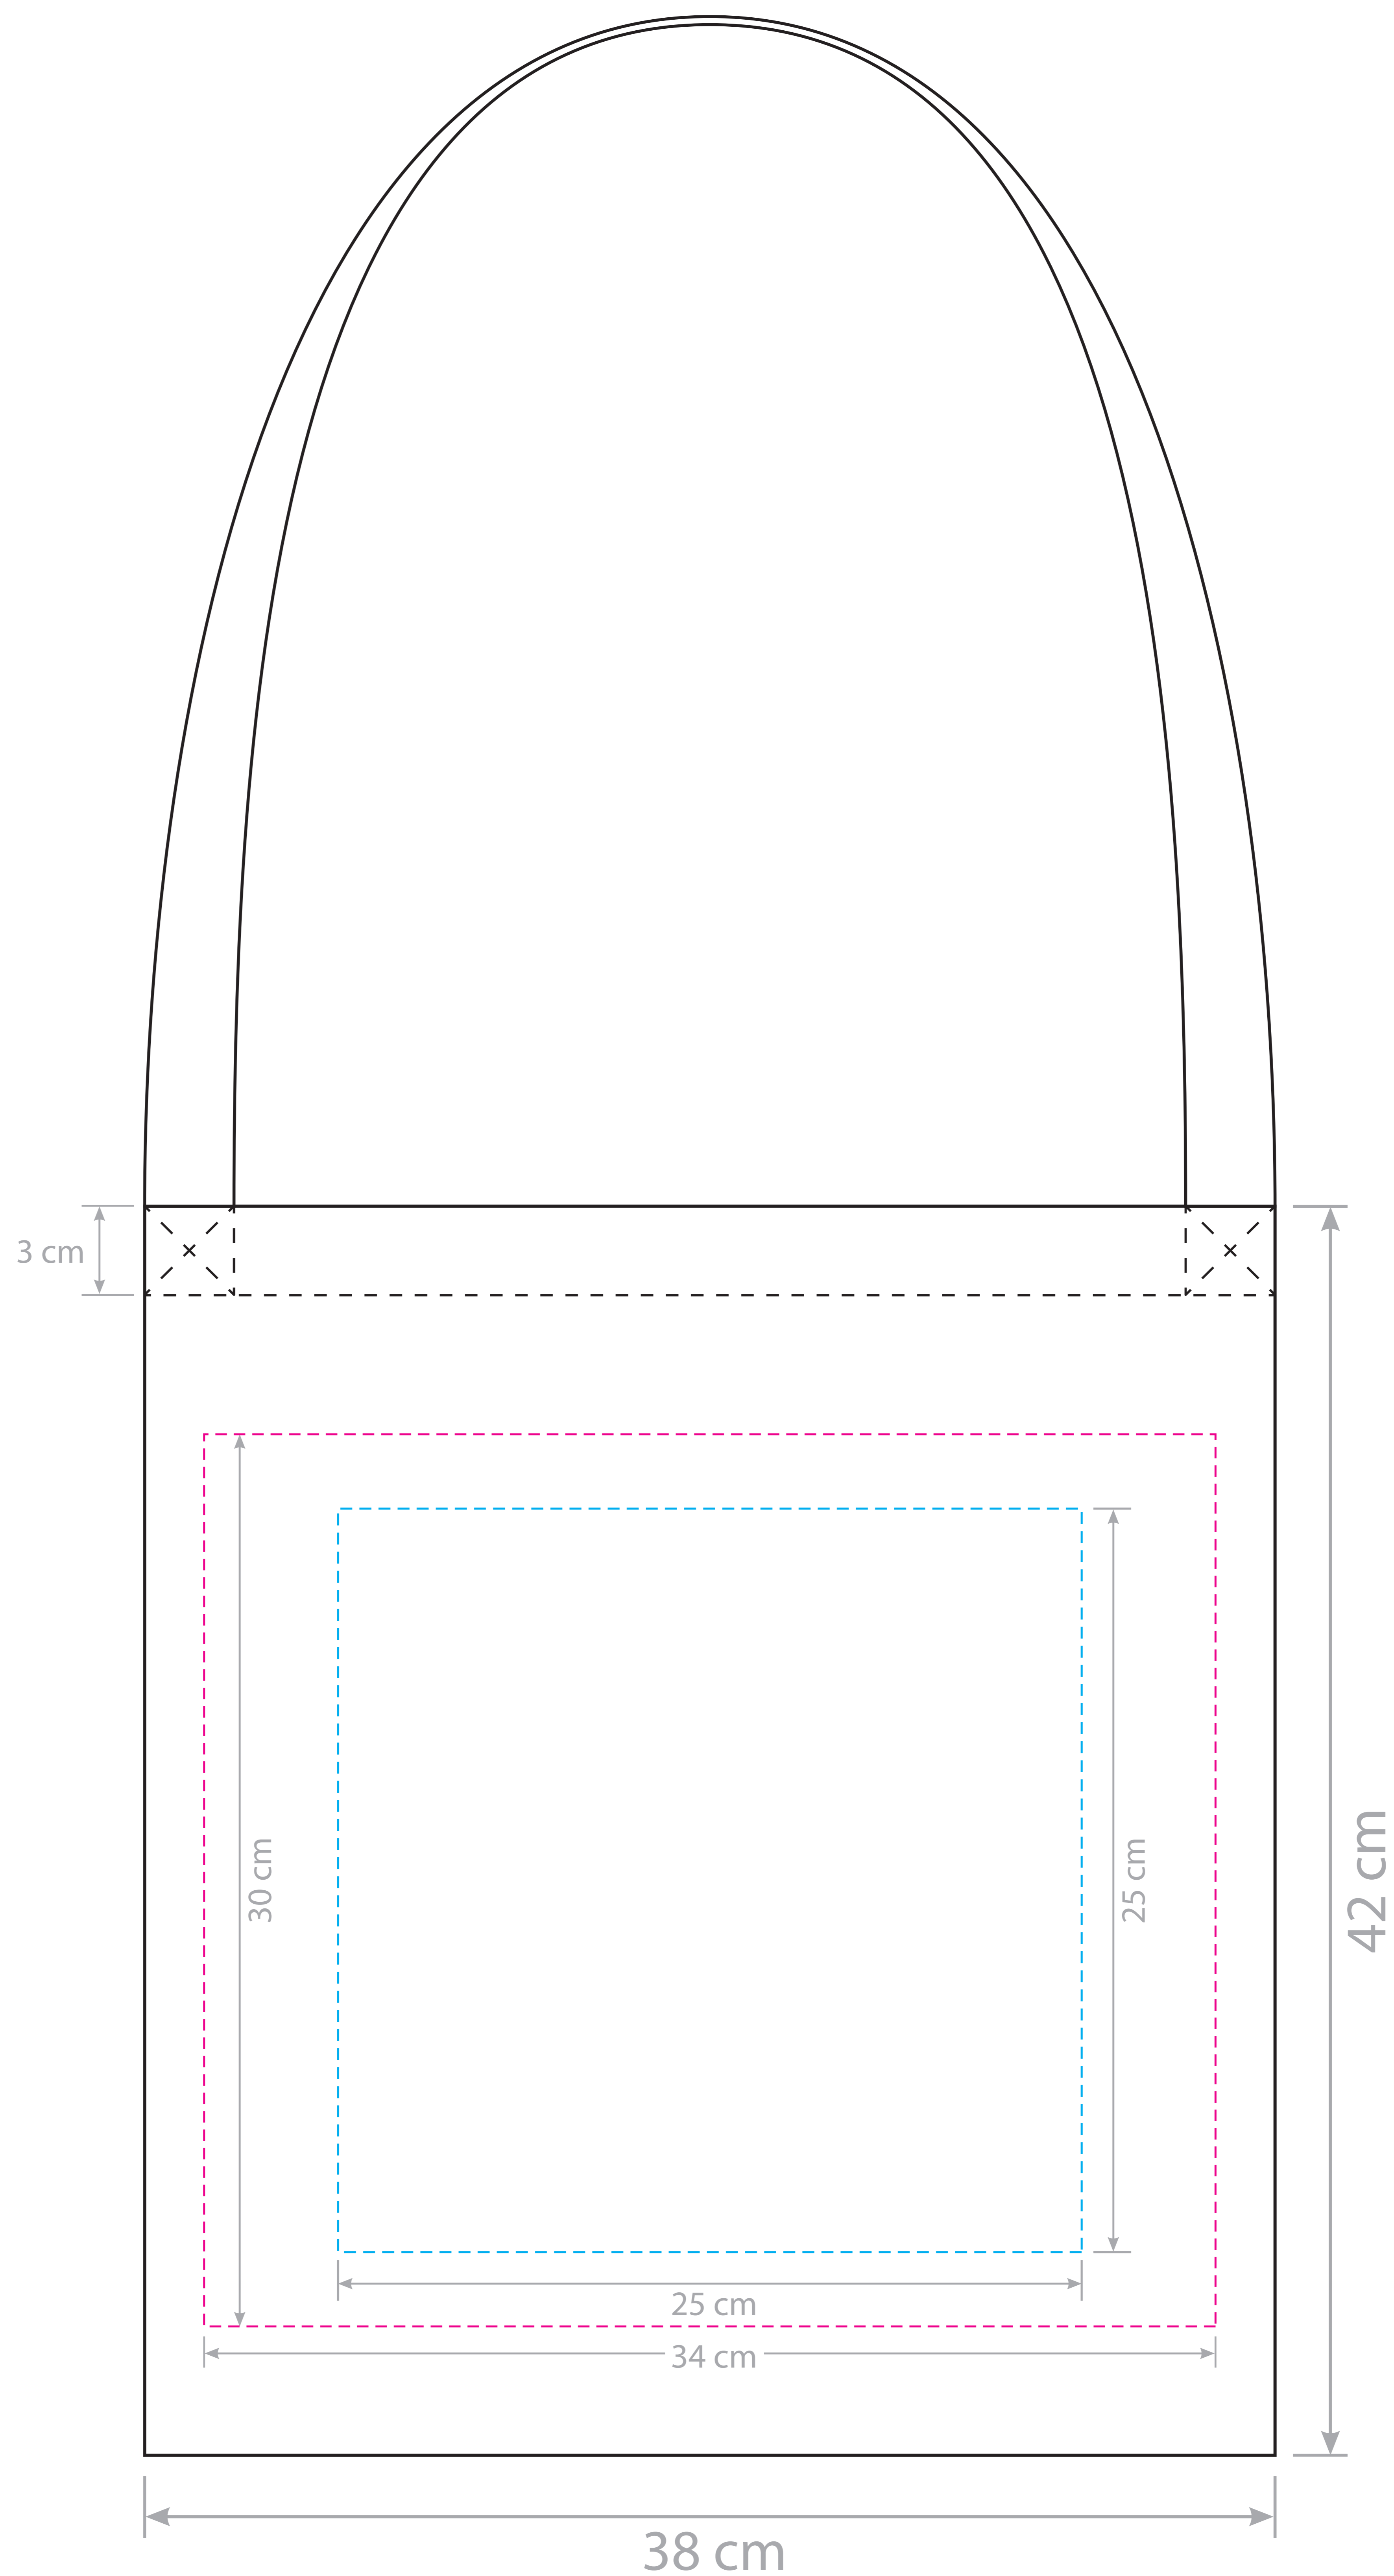

TB 0142

Bag Size

38cm x 42cm

Handle Size

95cm x 6cm

Maximum Print Size

Warehouse Stock

25cm x 25cm -----

Factory Direct Indent Stock

34cm x 34cm -----

Artwork Date: 00/00/00

Job Name: Text Here

Print 1 Side or Both: Text Here

Print Size: Text Here

Print Colours: Pantone

Revision No: 01

Product Code: TB 0142

Fabric Type: Cotton

Order Quantity: 000

APPROVAL

I have checked this artwork proof and am approving it for mass production.

Name: _____

Date: _____

Signed: _____