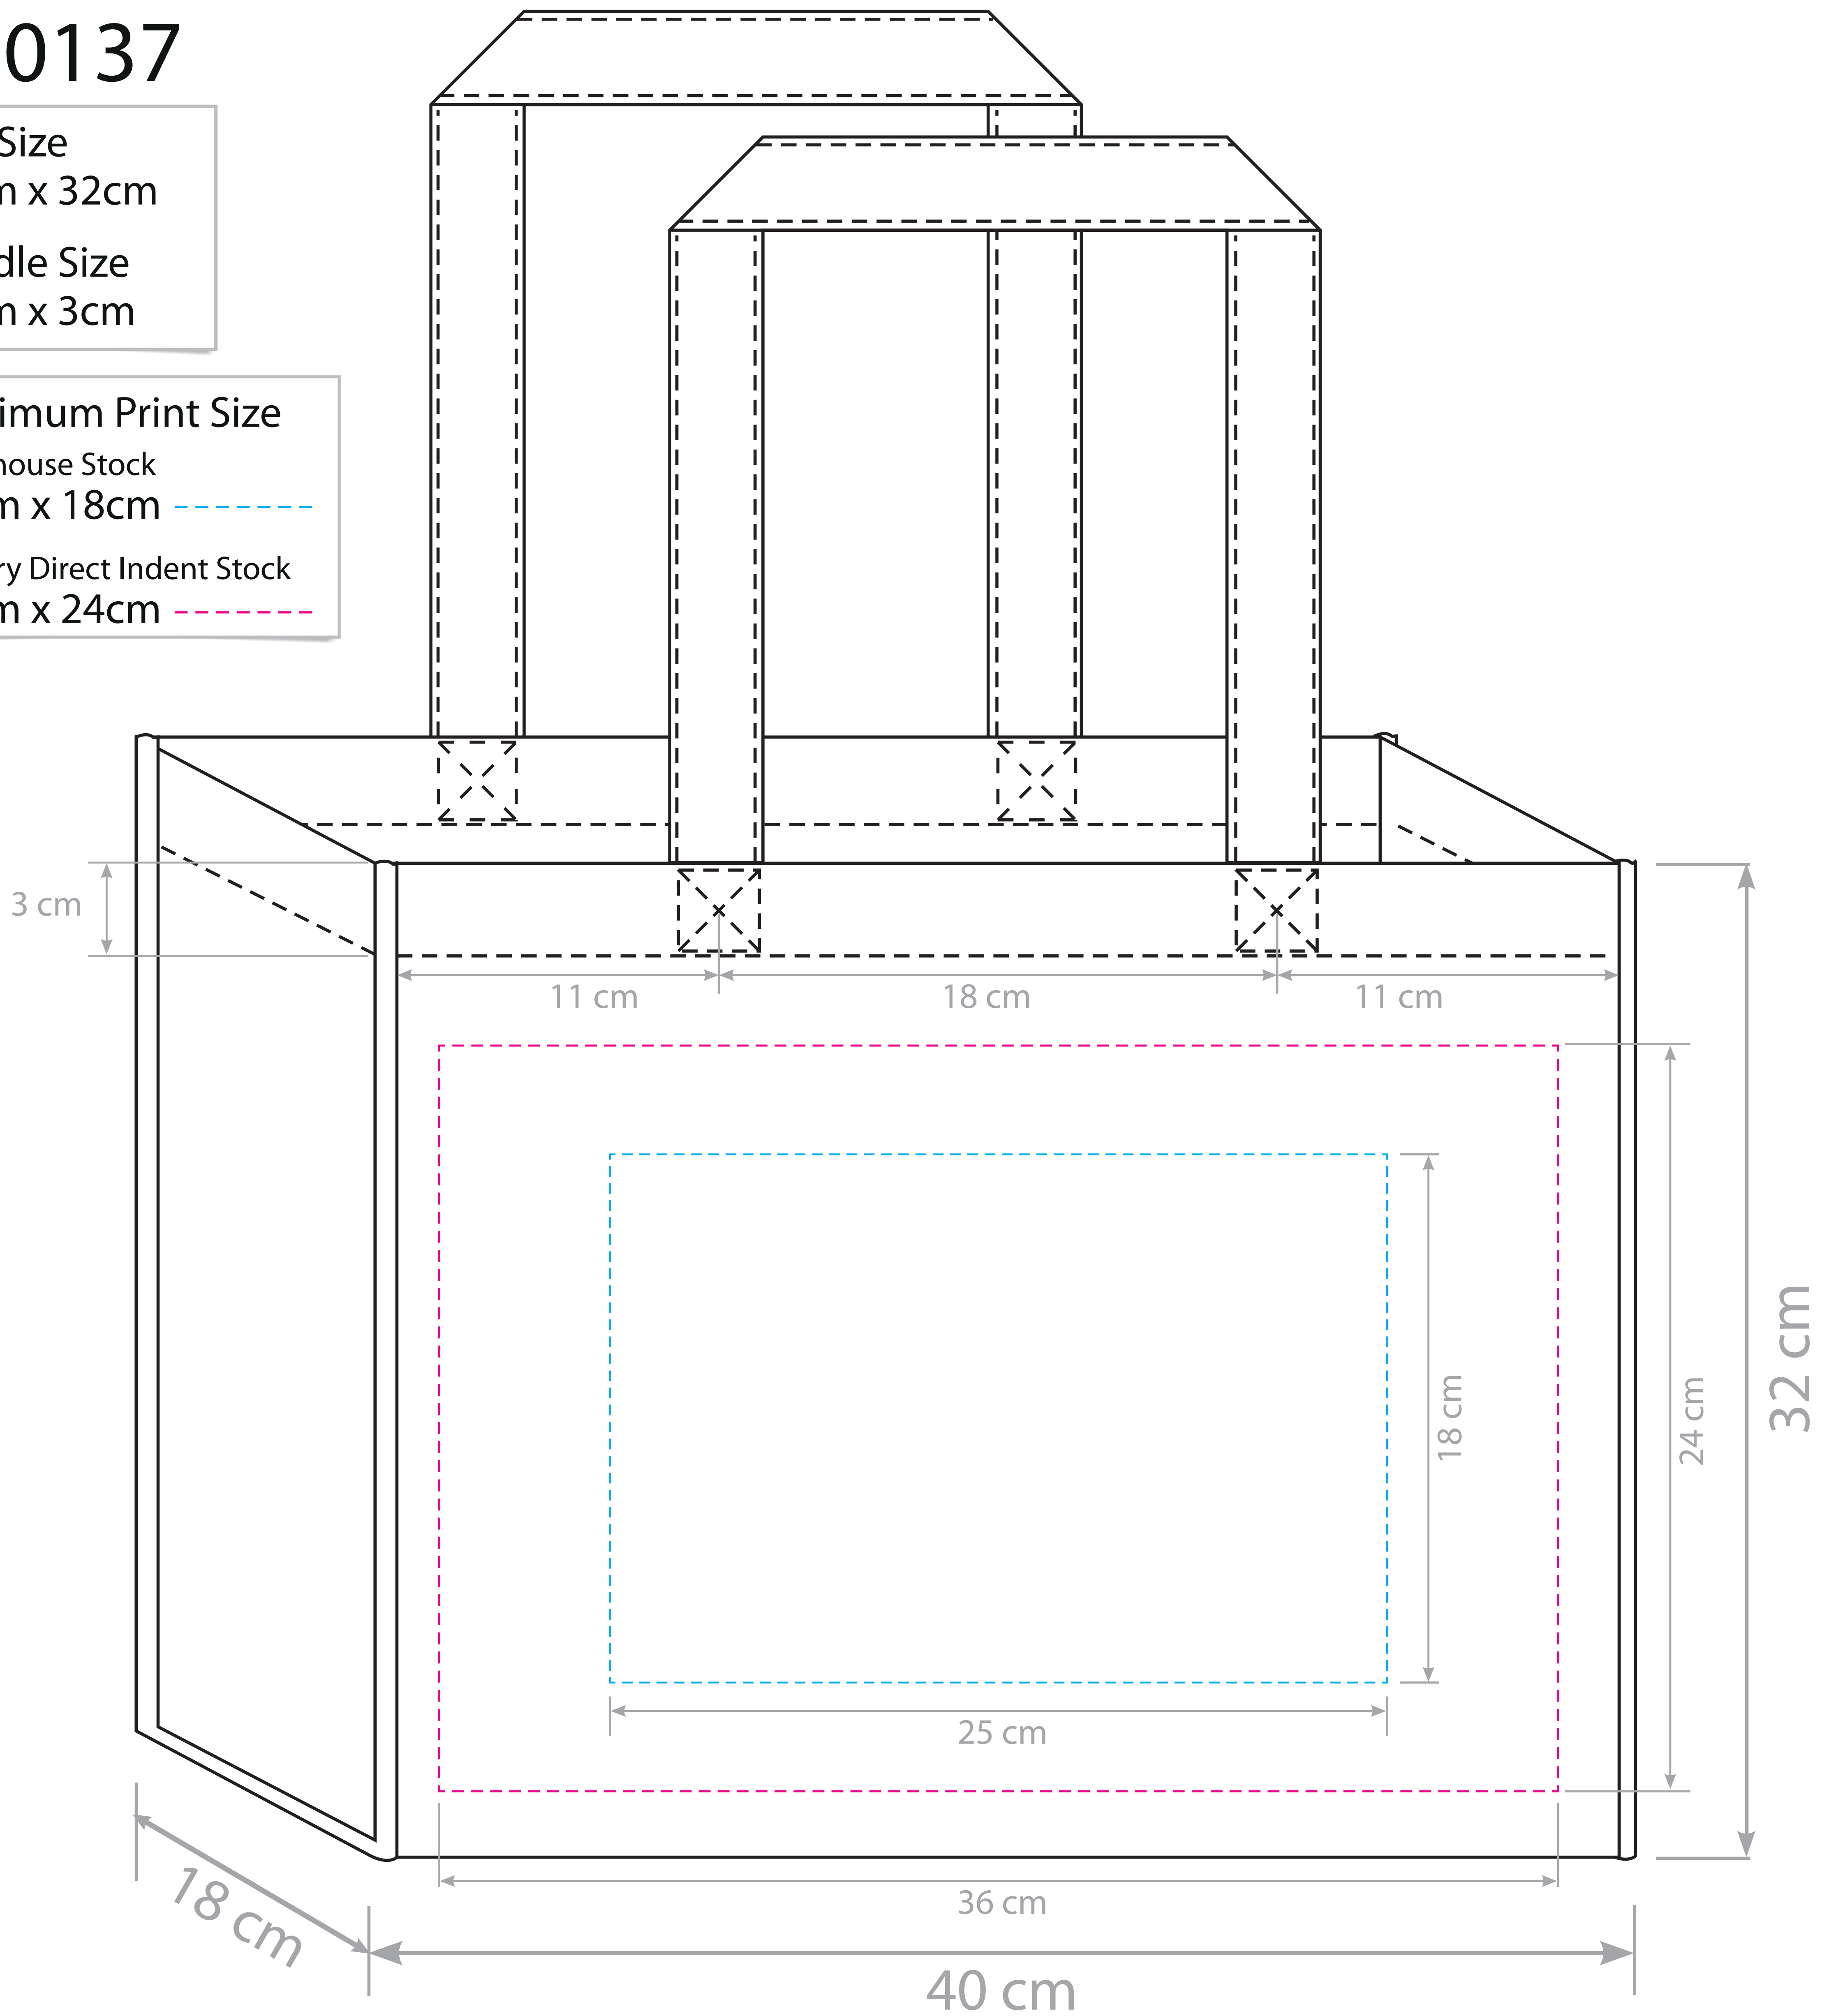

# TB 0137

Bag Size  
40cm x 32cm

Handle Size  
55cm x 3cm

## Maximum Print Size

Warehouse Stock

25cm x 18cm - - - - -

Factory Direct Indent Stock

36cm x 24cm - - - - -

**Artwork Date:** 00/00/00

**Job Name:** Text Here

**Print 1 Side or Both:** Text Here

**Print Size:** Text Here

**Print Colours:** Pantone

**Revision No:** 01

**Product Code:** TB 0137

**Fabric Type:** Cotton

**Order Quantity:** 000