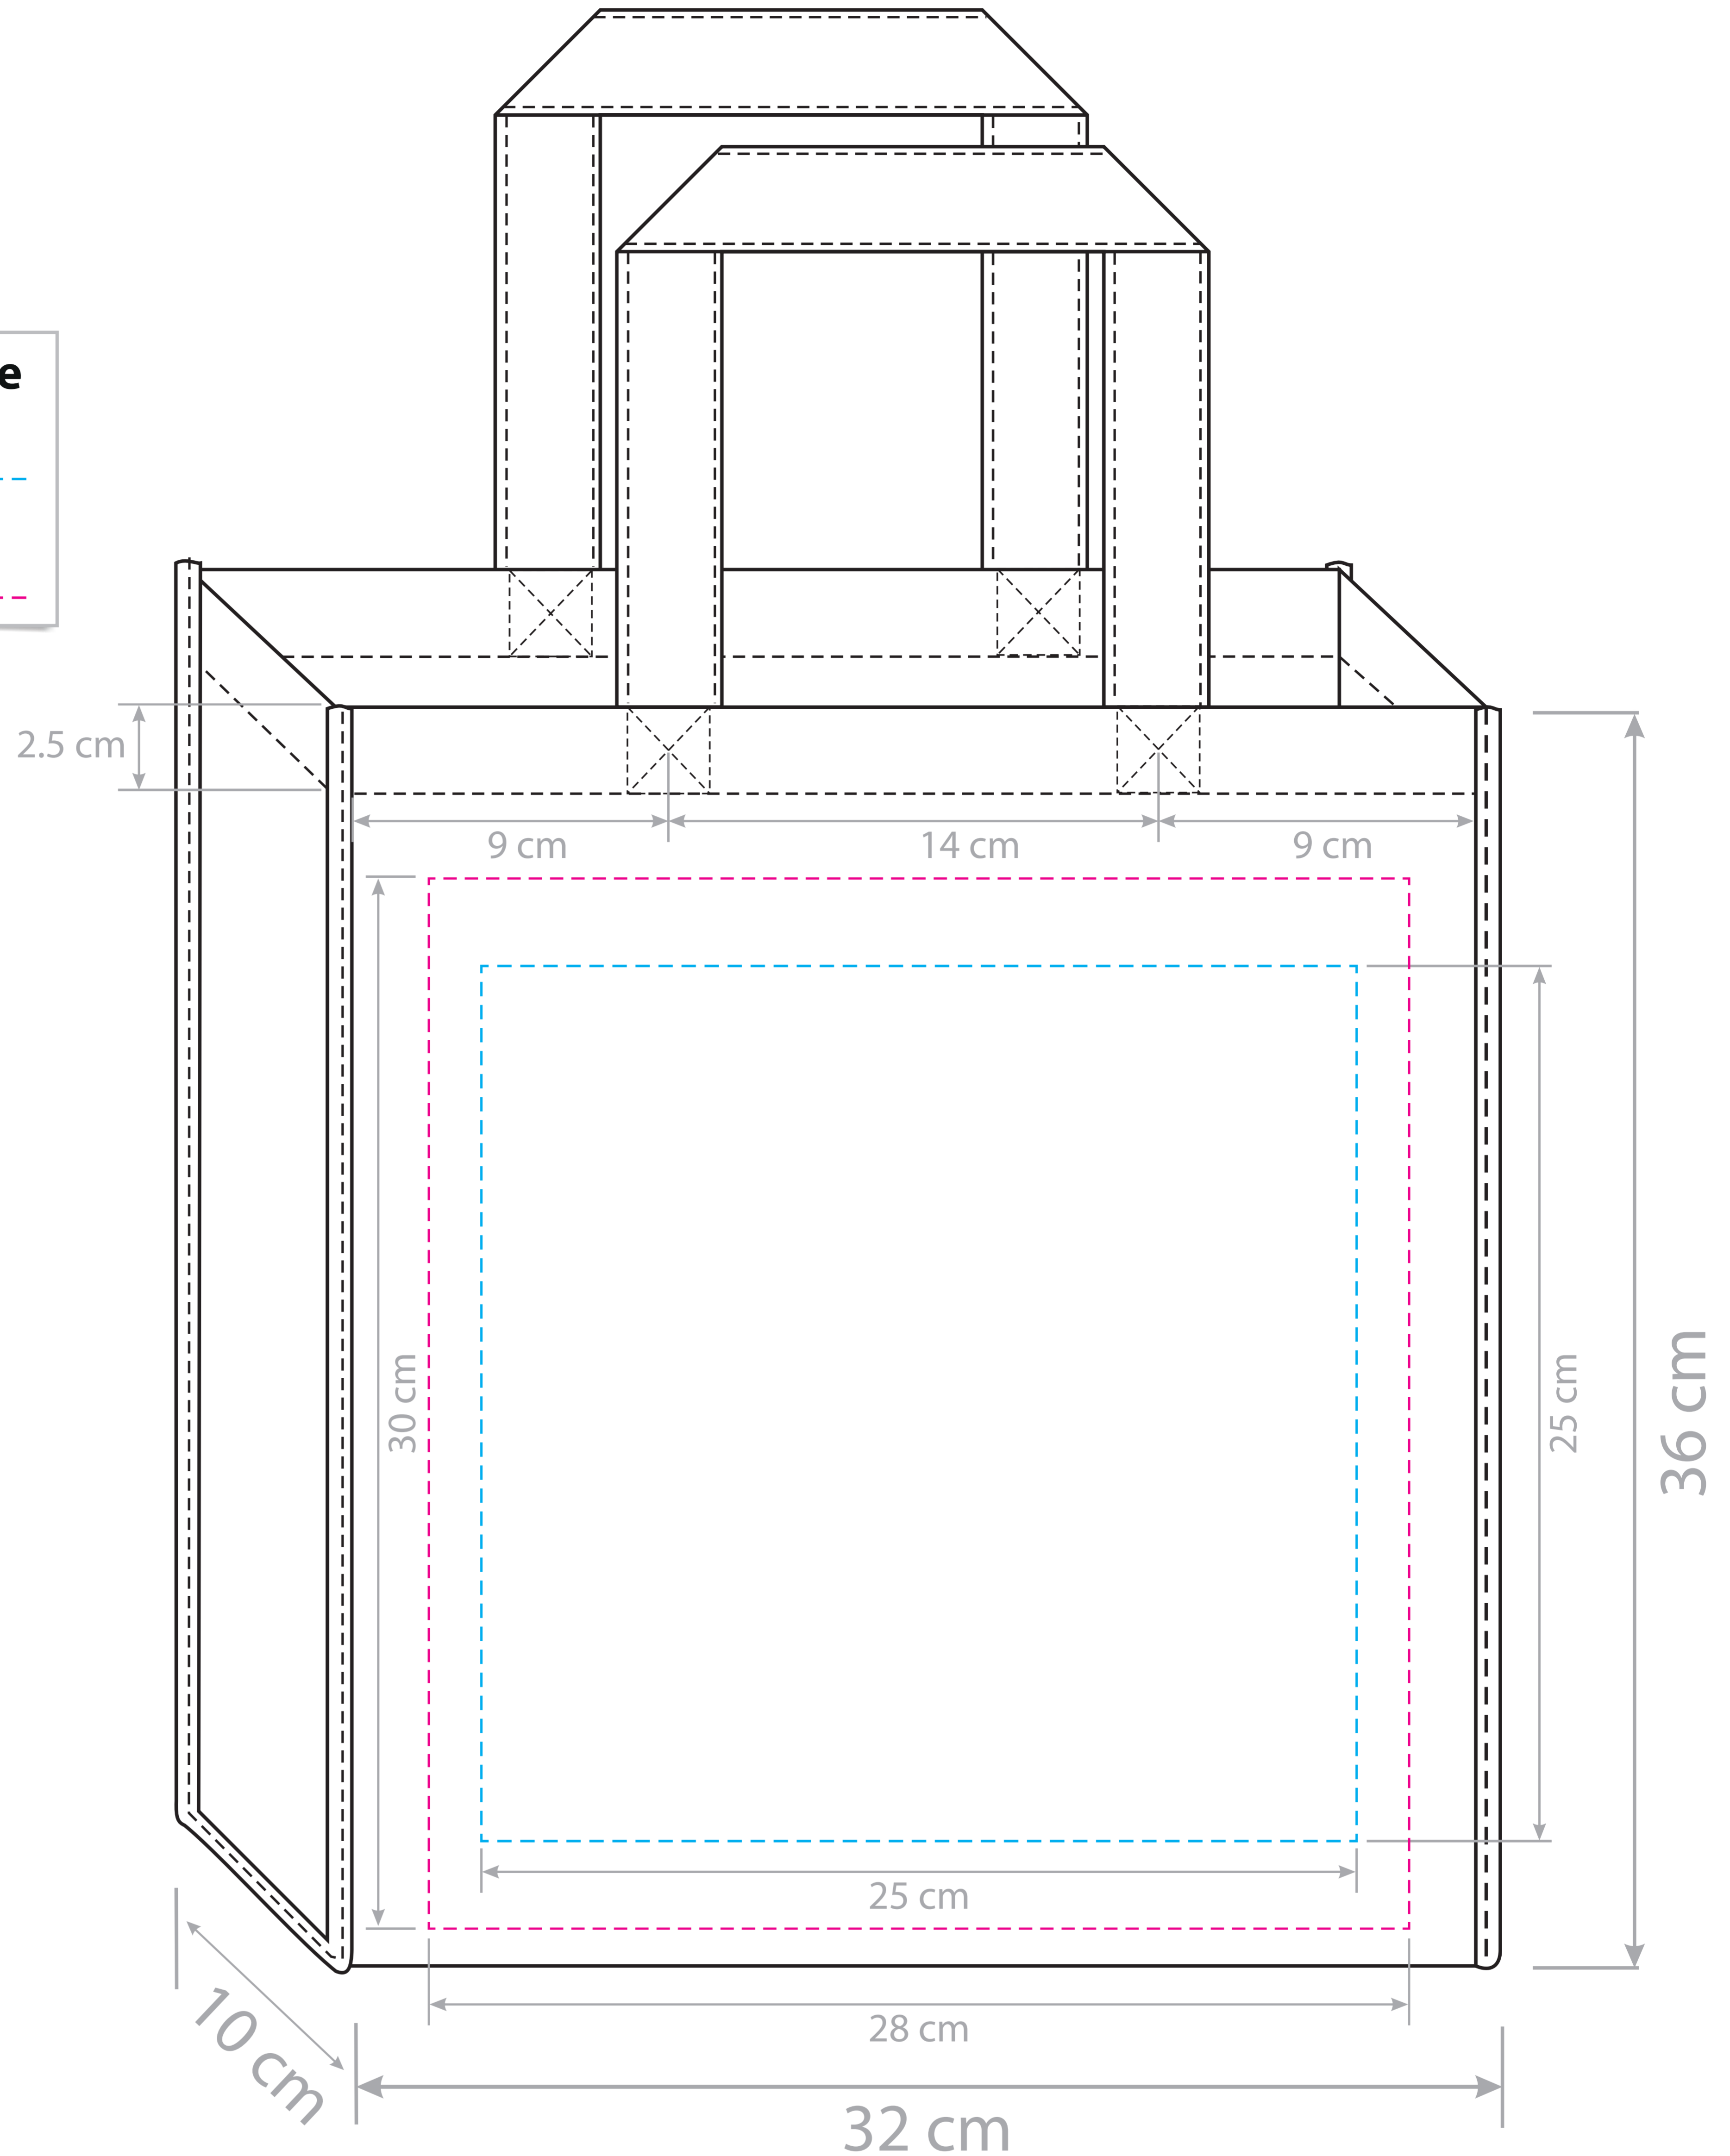

TB 0133

Bag Size

36cm x 32cm

Handle Size

65cm x 3cm

Maximum Print Size

Warehouse Stock

25cm x 25cm - - - - -

Factory Direct Indent Stock

28cm x 30cm - - - - -

Artwork Date: 00/00/00

Job Name: Text Here

Print 1 Side or Both: Text Here

Print Size: Text Here

Print Colours: Pantone

Revision No: 01

Product Code: TB 0133

Fabric Type: Cotton

Order Quantity: 000

APPROVAL

I have checked this artwork proof and am approving it for mass production.

Name: _____

Date: _____

Signed: _____