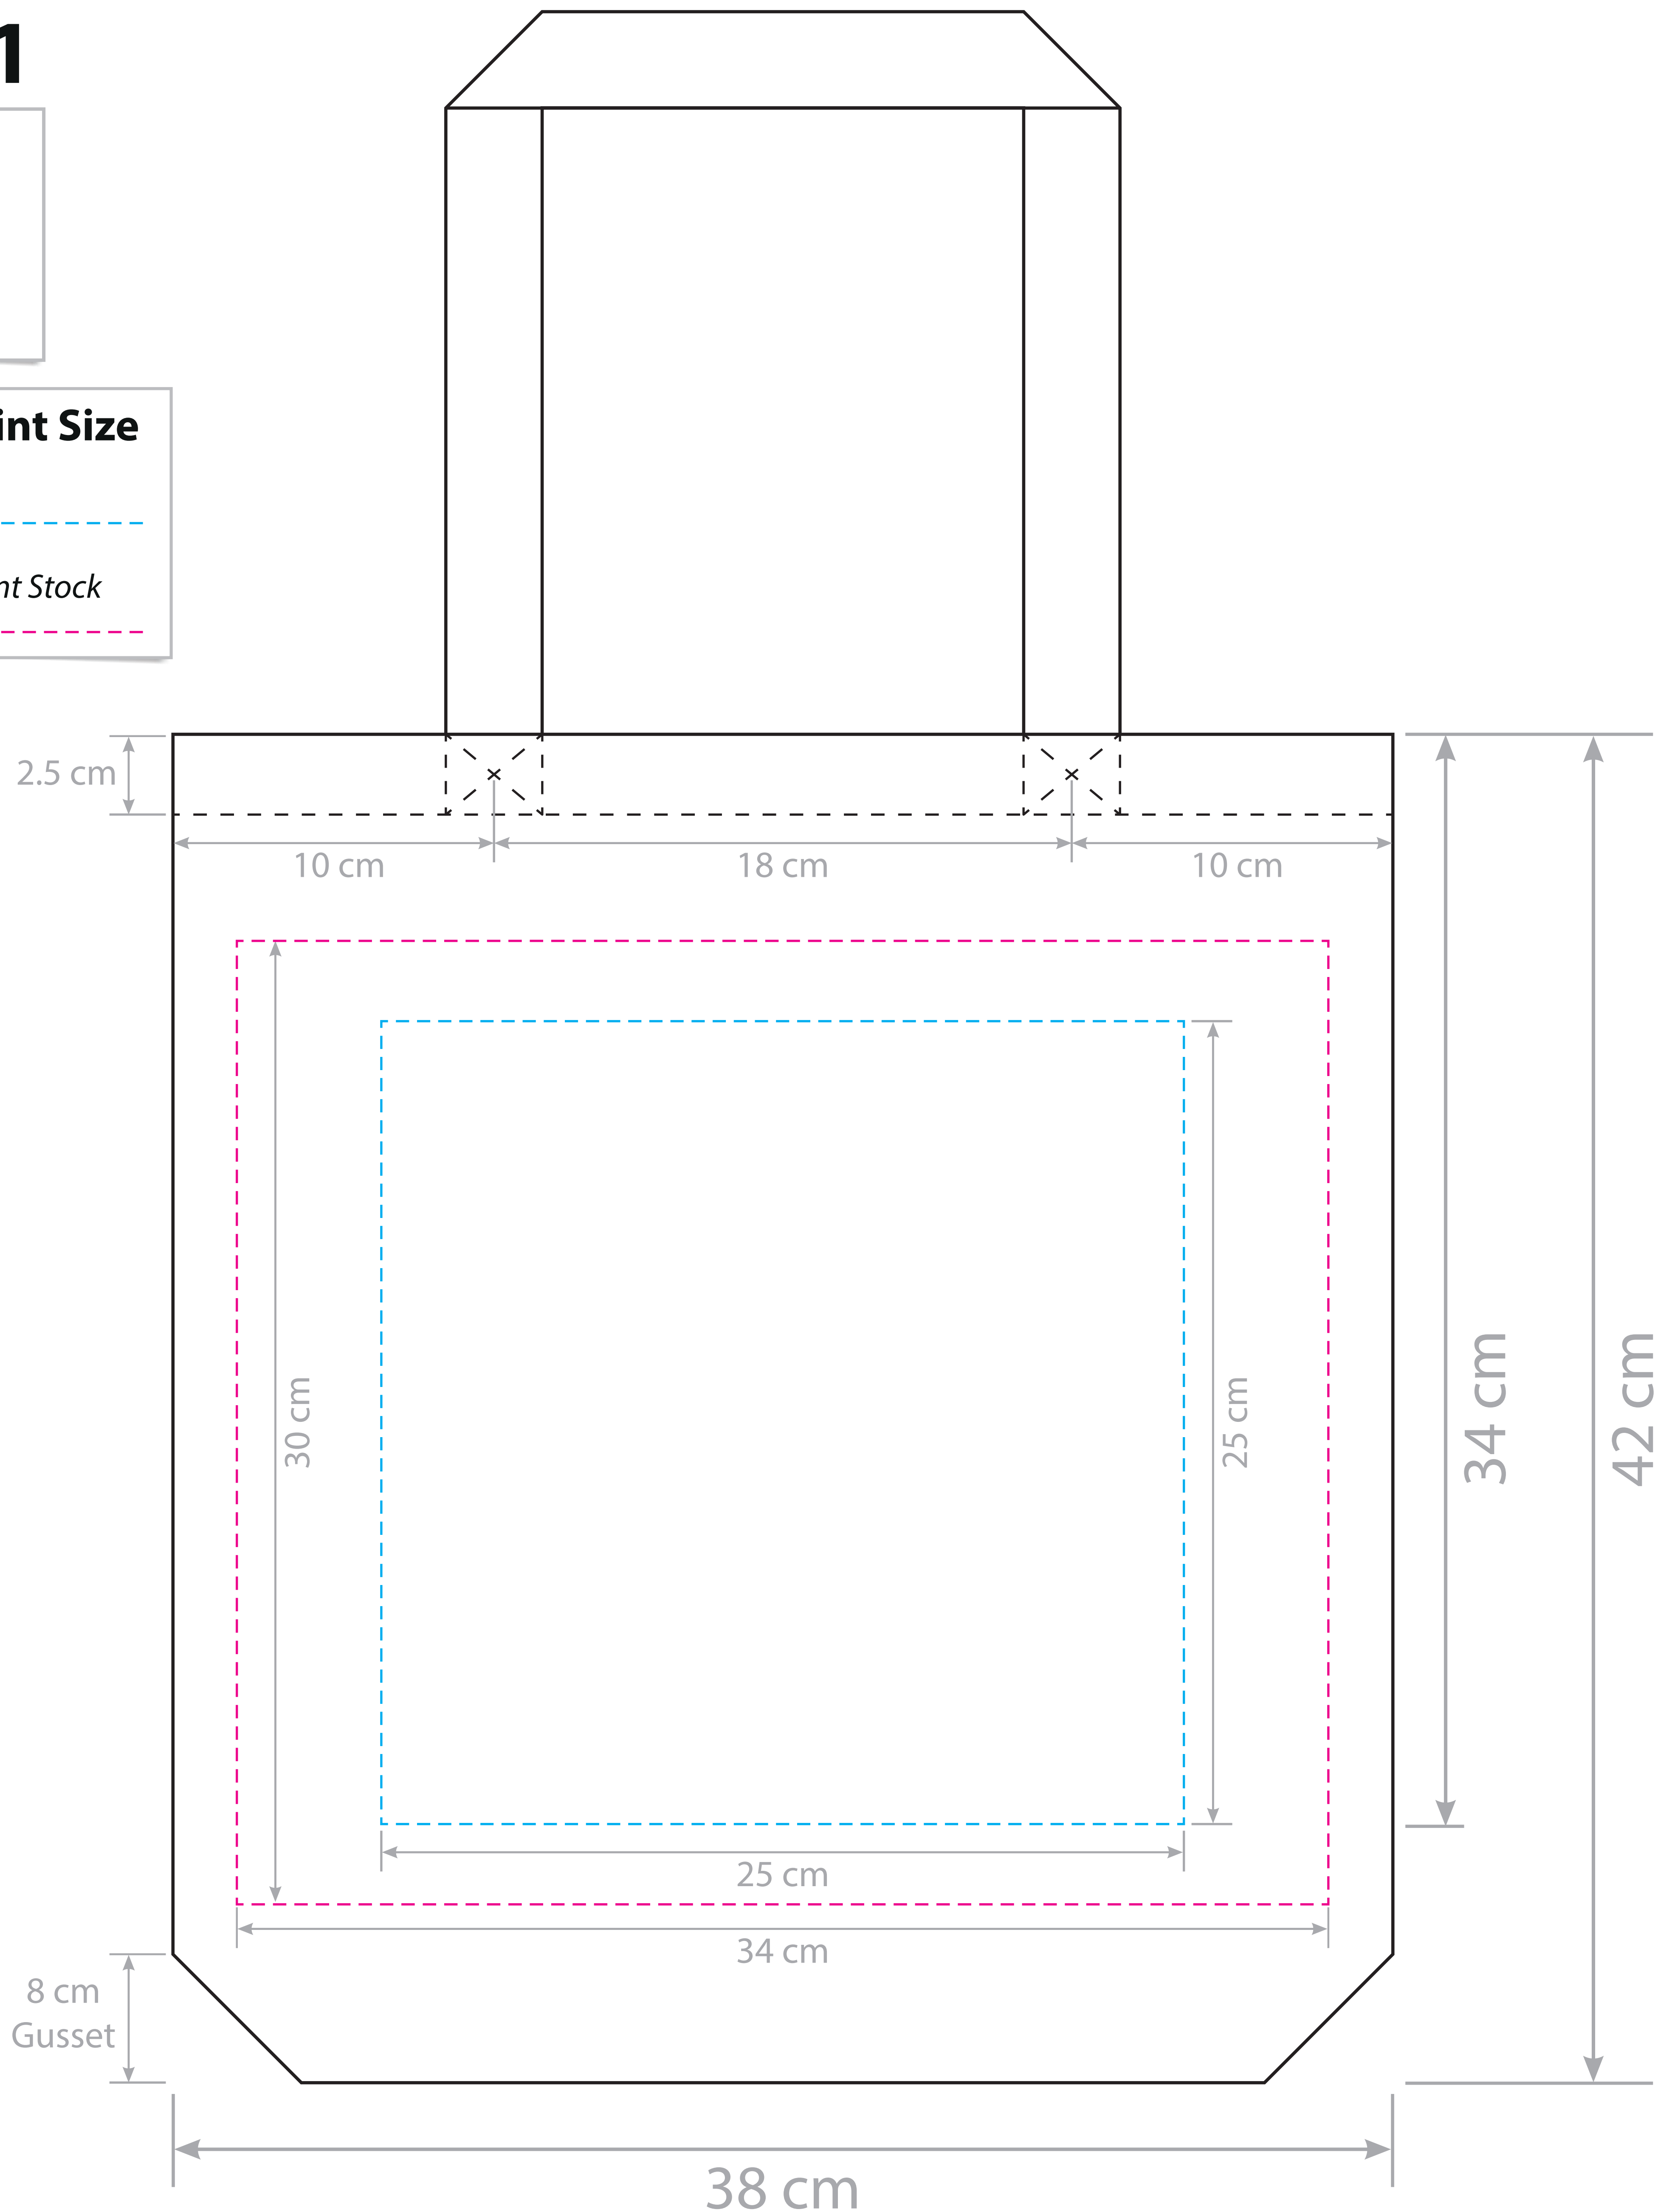

TB 0131

Bag Size
38cm x 42cm

Handle Size
65cm x 3cm

Maximum Print Size

Warehouse Stock
25cm x 25cm - - - - -

Factory Direct Indent Stock
34cm x 30cm - - - - -

Artwork Date: 00/00/00

Job Name: Text Here

Print 1 Side or Both: Text Here

Print Size: Text Here

Print Colours: Pantone

Revision No: 01

Product Code: TB 0131

Fabric Type: Cotton

Order Quantity: 000

APPROVAL