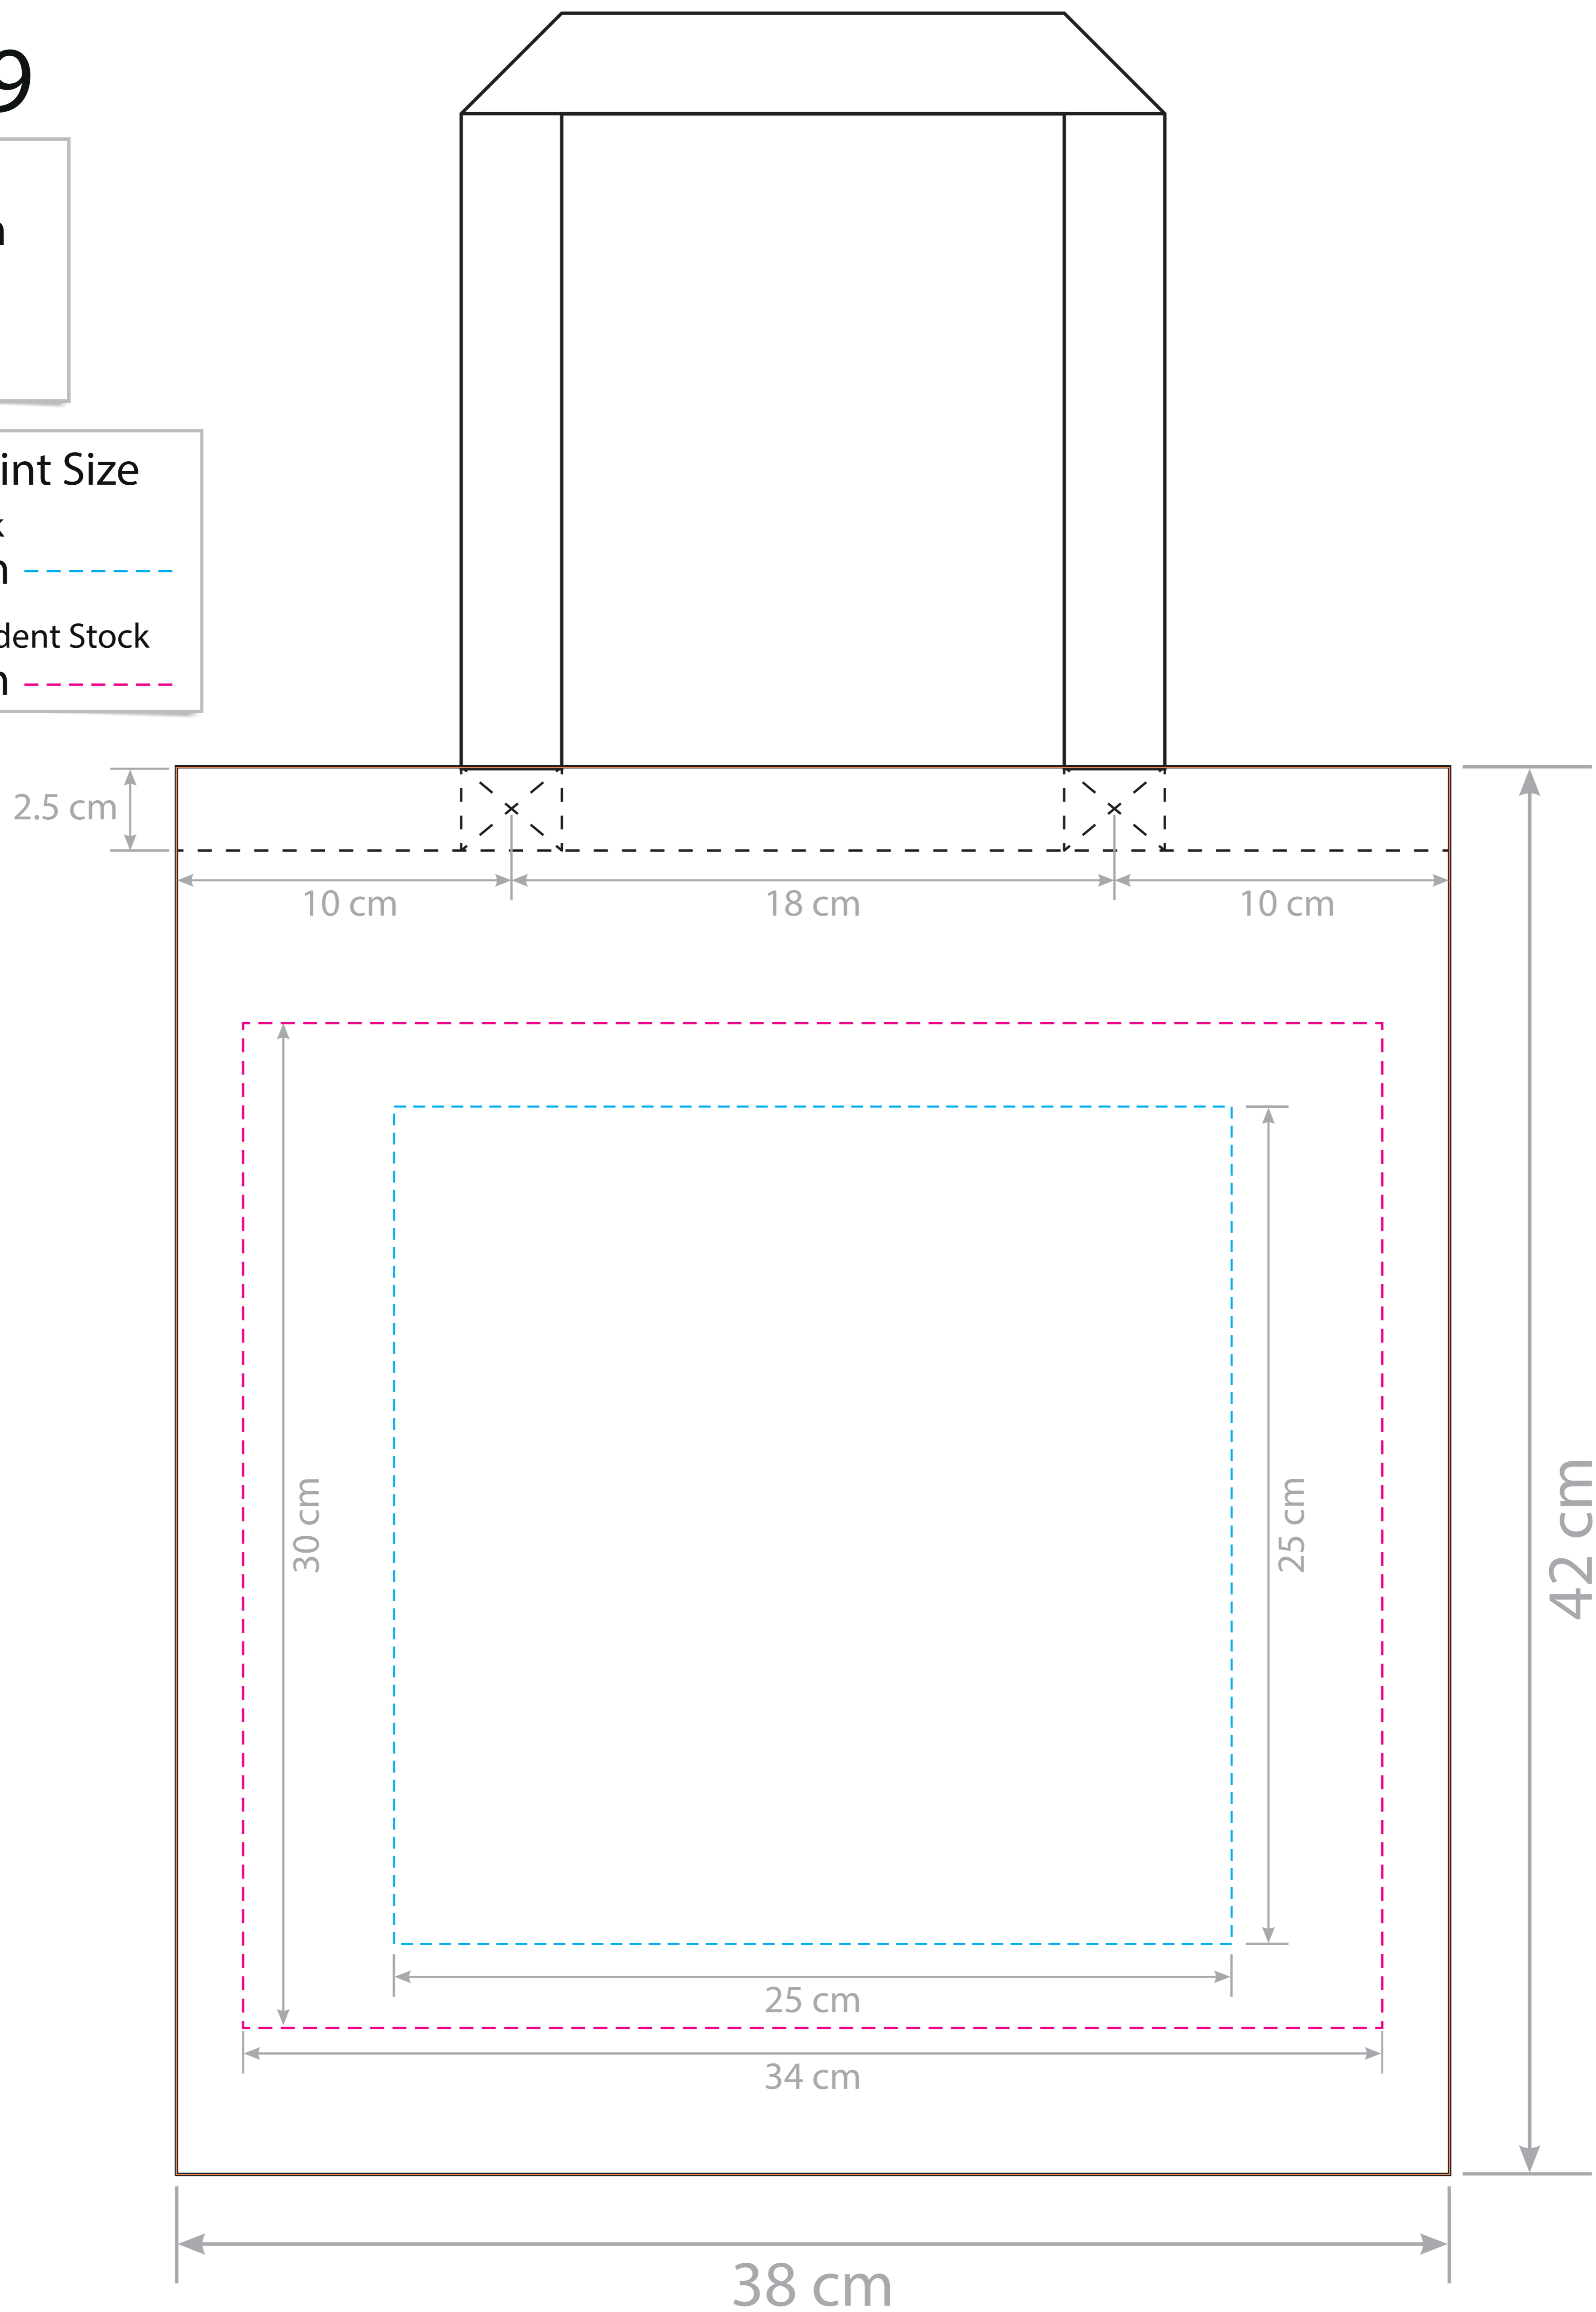

# TB 0129

Bag Size  
38cm x 42cm

Handle Size  
65cm x 3cm

Maximum Print Size

Warehouse Stock

25cm x 25cm

Factory Direct Indent Stock

34cm x 30cm

**Artwork Date:** 00/00/00

**Job Name:** Text Here

**Print 1 Side or Both:** Text Here

**Print Size:** Text Here

**Print Colours:** Pantone

**Revision No:** 01

**Product Code:** TB 0129

**Fabric Type:** Cotton

**Order Quantity:** 000